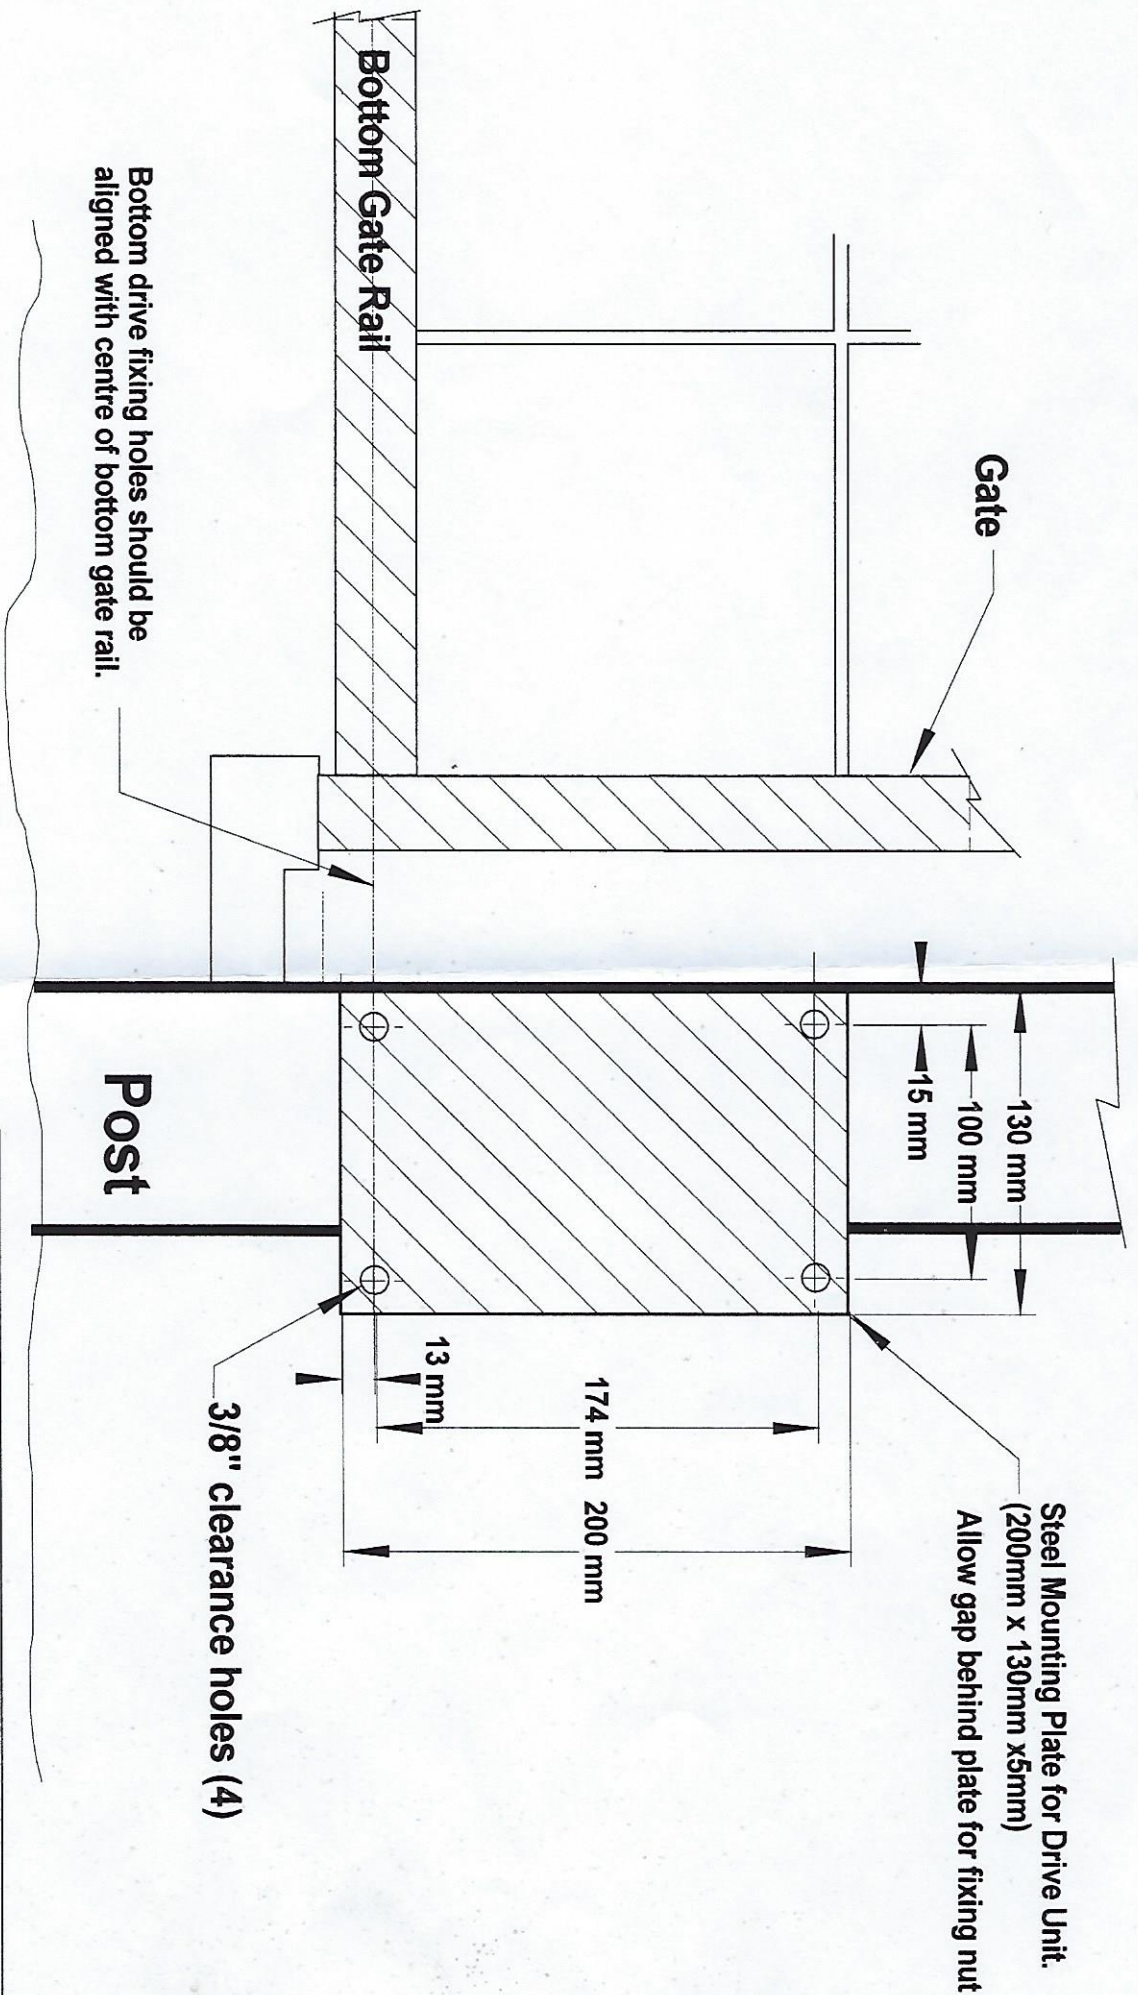

Steel Plate to Mount Drive Unit - Single Gates

<p>SolarTronics 58 Hamilton Street, Bittern, Vic 3918 Ph 03 5983 8000 Fax 03 5983 8100</p>		<p>Date: 04/08/2011</p>	
<p>Project: Solar Gate</p>		<p>Revision: B</p>	
		<p>Drawing No.: SO_MNNT02</p>	
		<p>Part No:</p>	